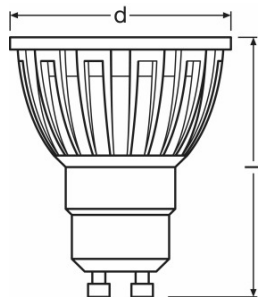

Product datasheet

- High color consistency; SDCM: < 5 (PARATHOM PRO)

Technical data

Electrical data

Rated wattage	5.30 W
Nominal wattage	5.30 W
Nominal voltage	220...240 V
Claimed equiv. conventional lamp power	50 W
Operating frequency	50...60 Hz
Power factor λ	> 0.80

Photometrical data

Luminous intensity	950 cd
Nominal luminous flux	350 lm
Rated luminous flux	350 lm
Color temperature	2700 K
Color rendering index Ra	80
Light color (designation)	Warm White
Standard deviation of color matching	≤ 5 sdc _m
Nominal useful luminous flux 90°	350 lm
Rated useful luminous flux 90°	350 lm
Rated peak intensity	850 cd

Light technical data

Beam angle	36 °
Warm-up time (60 %)	< 0.50 s
Starting time	< 0.5 s
Nominal beam angle	36 °
Rated beam angle (half peak value)	36.00 °

Dimensions & weight

Overall length	58.0 mm
Diameter	50.0 mm
Outer bulb	PAR51
Length	58.0 mm
Maximum diameter	50.0 mm