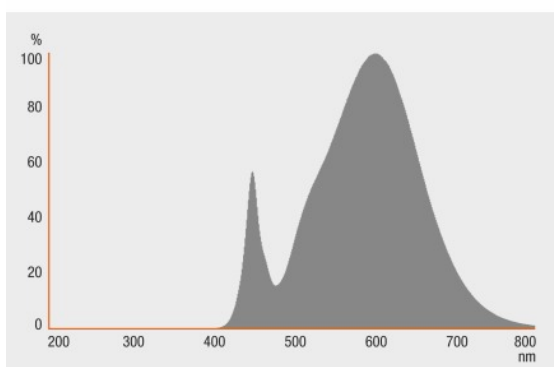

Product datasheet

ILCOS	DRPAR-7,5-220-240-GU10-50/36
Order reference	PPAR1650AD 5.3W

Light Distribution

Spectral power distribution

Logistical Data

Product code	Product description	Packaging unit (Pieces/Unit)	Dimensions (length x width x height)	Volume	Gross weight
4008321882097	PARATHOM PAR16 50 36° ADV 5.3 W/827 GU10	Shipping carton box 10	275 mm x 116 mm x 78 mm	2.49 dm³	884.00 g

The mentioned product code describes the smallest quantity unit which can be ordered. One shipping unit can contain one or more single products. When placing an order, for the quantity please enter single or multiples of a shipping unit.

References / Links

For dimming conformity see

▶ www.osram.com/DIM

For further products and actual information concerning LED lamps see

▶ www.osram.com/ledlamps

For Guarantee see