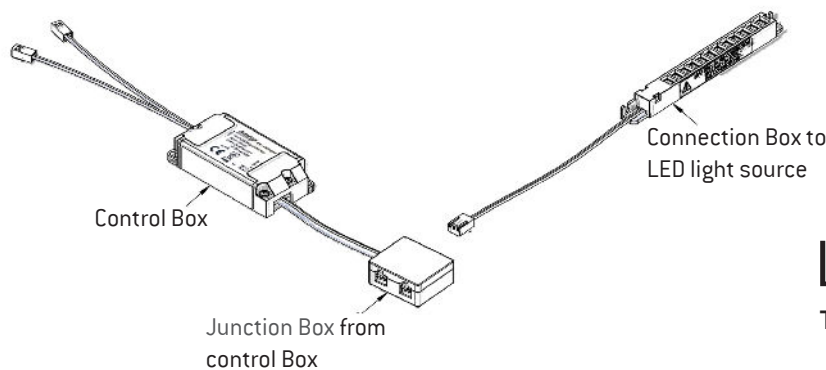

## GENERAL FEATURES (CONTROL BOX)

Primary side ..... 12V/24V DC  
Secondary side ..... 12V(max 80W)/24V(max 100W)  
Colour ..... White  
Wire primary side..... 10 cm with 12V plug  
Wire secondary side ..... 10 cm with junction Box 4-way

## GENERAL FEATURES (JUNCTION BOX 4-WAY)

Colour ..... White  
Size ..... 37x32x15,5 mm

## GENERAL FEATURES (CONNECTION BOX 12-WAY)

Colour ..... White  
Size ..... 125x12x12 mm  
Wire..... 10 cm

## PACKING

Sales Box Size ..... 160x45x40 mm  
Outer Box Size ..... 372x288x254 mm  
Outer Box Amount..... 80 pcs  
Outer Box Weight ..... G.W.: 7,1 KGS/N.W.: 5,1 KGS

**LOEVSCHALL**  
THE GOOD LIGHT

Nikkelvej 11  
8940 Randers SV  
Denmark