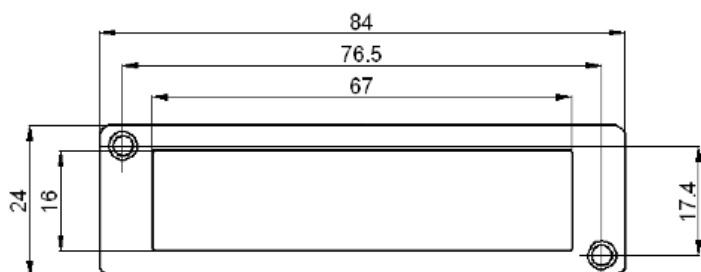

Drawerlight

Item no.: 3470400570(right)
3470400583(left)

GENERAL FEATURES

Power supply 12VDC
Light source ..... LED
Wattage..... 2,0W
Wire..... 2,0 m
Sensor ..... built-in
Mounting screws ..... 2 pcs.
Cable channel ..... 3 x 200mm m/w/double sided tape

PACKING

Outer Box Size ..... 470x355x435 mm
Outer Box Amount..... 200 pcs
Outer Box Weight ..... G.W.: 23,2 KGS/N.W.: xx,x KGS

DRIVER FOR DRAWERLIGHT

F15-12V(3470201892)
SNP15-12VL(3470300654)
ECO-12VN75(3470203068)
ECO-12VN75(3470203078) without plug

LOEVSCHELL
THE GOOD LIGHT

Nikkelvej 11
8940 Randers SV
Denmark

loevschall@loevschall.dk
www.loevschall.dk
Tlf: +45 87 11 40 50