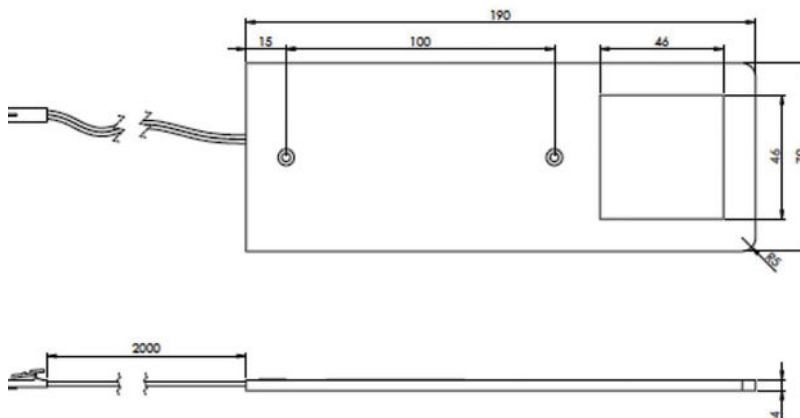

Flat LED Light

Low energy consumption

Optimal light quality and colour

Easy to install

Flat LED Light

Item no. 3470199771

GENERAL FEATURES

Power supply350mA
Light sourceLED
Wattage..... 4,48 W
Size190x70 mm
Length of wire 2,0 m
Packing method.....Sales box

LIGHTING

Beam angle 120°
Colour temperature..... 3000K
Colour rendering index{Ra} >95
Luminous flux~ 400 lm

SAFETY

IP Class..... IP20
Protection Class III
Certifications..... CE

MATERIALS

Housing.....Aluminum
DiffuserPMMA
Screws.....Steel

PACKING

Sales Box Size.....220x90x20 mm
Outer Box Size550x230x205 mm
Outer Box Amount..... 50 pcs
Outer Box WeightG.W.: 10,7 KGS/N.W.: 8,5 KGS

LOEVSCHALL
THE GOOD LIGHT

Nikkelvej 11
8940 Randers SV
Denmark