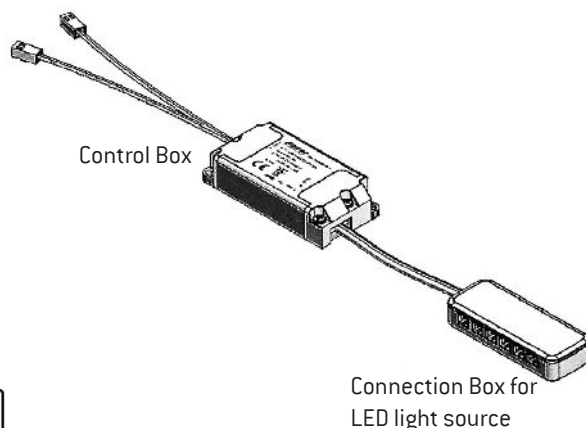

PACKING

Sales Box Size ..... 160x45x40 mm
Outer Box Size ..... 372x288x254 mm
Outer Box Amount..... 80 pcs
Outer Box Weight ..... G.W.: 7,1 KGS/N.W.: 5,1 KGS