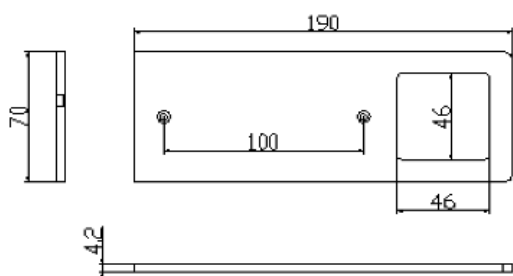

## PACKING

Sales Box Size.....	200x80x100 mm
Sales Box Weight .....	0,96 kg
Outer Box Size .....	425x220x220 mm
Outer Box Amount.....	10 pcs
Outer Box Weight .....	G.W.: 10,0 KGS/N.W.: 9,0 KGS

# Stella, 5-kit

Item no.: 3470202448(alu)

3470202464(black)

DIMENSIONS:

LIGHT DISTRIBUTION CURVE

**LOEVSCHALL**  
THE GOOD LIGHT

Nikkelvej 11  
8940 Randers SV  
Denmark

loevschall@loevschall.dk  
www.loevschall.dk  
Tlf: +45 87 11 40 50