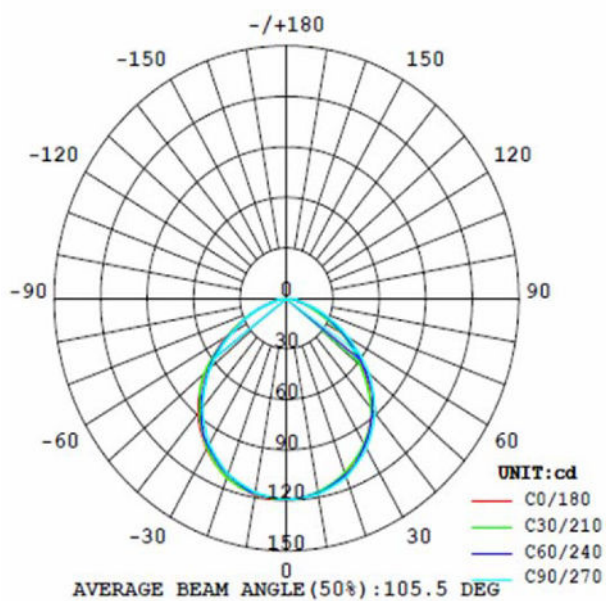

## LIGHTING

Beam angle .....	~120°
Colour temperature.....	~3000K
Colour rendering index(Ra) .....	>90
Lumen .....	280lm

# Stella, 5-kit

Item no.: 3470202448(alu)

3470202464(black)

DIMENSIONS:

LIGHT DISTRIBUTION CURVE

**LOEVSCHALL**  
THE GOOD LIGHT

Nikkelvej 11  
8940 Randers SV  
Denmark

loevschall@loevschall.dk  
www.loevschall.dk  
Tlf: +45 87 11 40 50