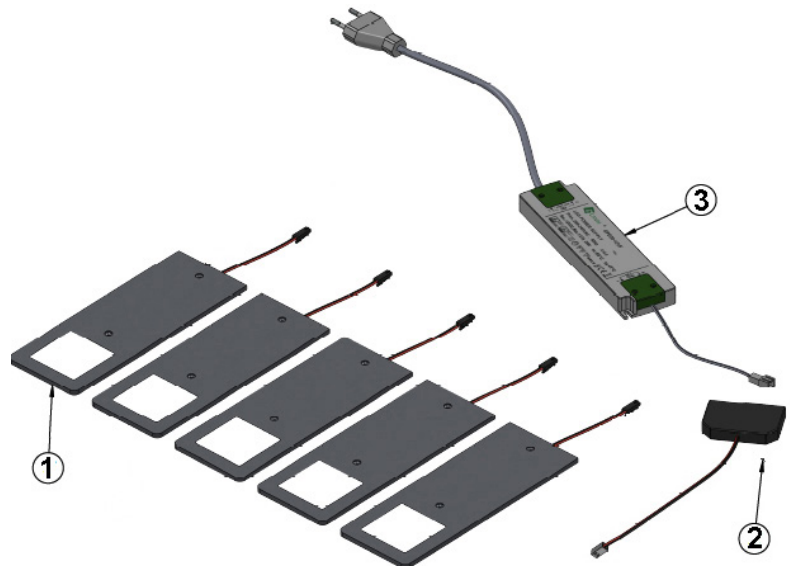

# Stella, 5-kit

Item no.: 3470202448(alu)

3470202464(black)

Stella 5-kit consists of:

1. Lamps 5 pcs.
2. Connection box 1 pcs.
3. LED driver 1 pcs.

## GENERAL FEATURES

Power supply .....	12V
Light source .....	LED
Wattage lamp.....	4W
Size .....	190x70x4,2 mm
Wire.....	2,0 m
Max. load driver.....	20W
Packing method.....	Sales box (White)

# Stella, 5-kit

Item no.: 3470202448(alu)

3470202464(black)

DIMENSIONS:

LIGHT DISTRIBUTION CURVE

**LOEVSCHALL**  
THE GOOD LIGHT

Nikkelvej 11  
8940 Randers SV  
Denmark

loevschall@loevschall.dk  
www.loevschall.dk  
Tlf: +45 87 11 40 50