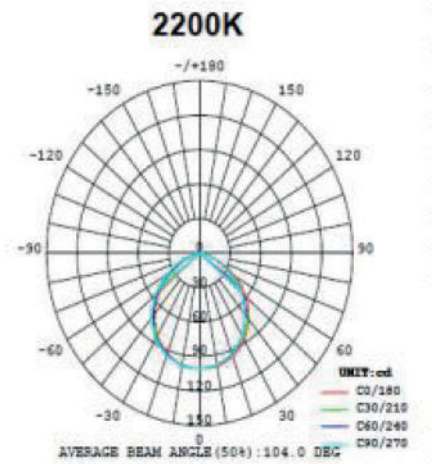

LIGHTING

Beam angle	100°
Colour temperature.....	2200K-6500K
Colour rendering index(Ra)	>90
Lumen	290lm

SAFETY

IP Class.....	IP20
Protection Class	II
Certifications.....	CE

MATERIALS

Lamp housing	Aluminum
Diffuser	PC
Screws.....	Steel

PACKING

Sales Box Size.....	200x80x100 mm
Sales Box Weight	0,95 kg
Outer Box Size	425x220x220 mm
Outer Box Amount.....	10 pcs
Outer Box Weight	G.W.: 10,0 KGS/N.W.: 9,0 KGS

Stella, 5-kit, MultiWhite®

Item no.: 3470202529(alu)

3470202545(black)

DIMENSIONS:

LIGHT DISTRIBUTION CURVE

LOEVSCHALL
THE GOOD LIGHT

Nikkelvej 11
8940 Randers SV
Denmark

loevschall@loevschall.dk
www.loevschall.dk
Tlf: +45 87 11 40 50