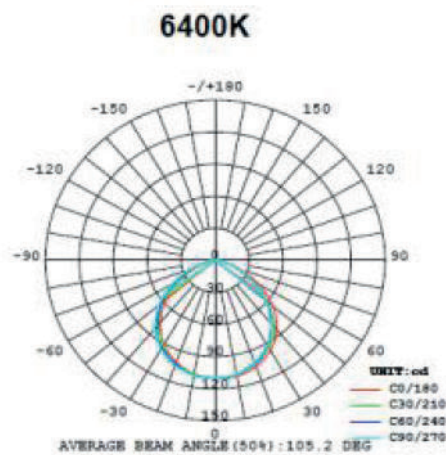

LIGHTING

Beam angle	100°
Colour temperature.....	2200K-6500K
Colour rendering index(Ra)	>90
Lumen	290lm

SAFETY

IP Class.....	IP20
Protection Class	II
Certifications.....	CE

MATERIALS

Lamp housing	Aluminum
Diffuser	PC
Screws.....	Steel

PACKING

Sales Box Size.....	200x80x100 mm
Sales Box Weight	0,95 kg
Outer Box Size	425x220x220 mm
Outer Box Amount.....	10 pcs
Outer Box Weight	G.W.: 10,0 KGS/N.W.: 9,0 KGS

Stella, 5-kit, MultiWhite®

Item no.: 3470202529(alu)

3470202545(black)

DIMENSIONS:

LIGHT DISTRIBUTION CURVE

LOEVSCHALL
THE GOOD LIGHT

Nikkelvej 11
8940 Randers SV
Denmark

loevschall@loevschall.dk
www.loevschall.dk
Tlf: +45 87 11 40 50