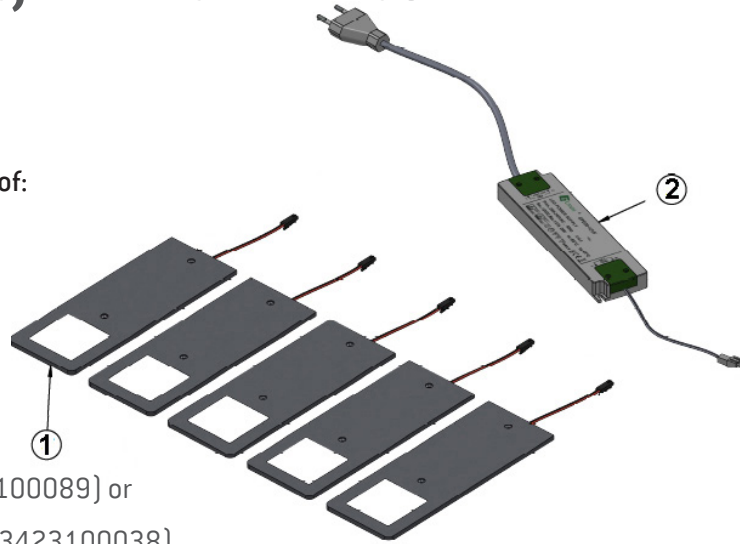

Stella, 5-kit, MultiWhite®

Low energy consumption
Optimal light quality and color

Stella, 5-kit, MultiWhite®

Item no.: 3470202529(alu)

3470202545(black)

Stella 5-kit, MultiWhite® consists of:

1. Lamps 5 pcs
2. LED driver 1 pcs

REMEMBER CONTROLLER:

MultiWhite®Controller WIFI (3423100089) or
MultiWhite®Controller Bluetooth (3423100038)

GENERAL FEATURES

Power supply	12V
Light source	LED
Wattage lamp.....	4W
Size	190x70x4,2 mm
Wire.....	2,0 m
Max. load driver.....	20W
Packing method.....	Sales box (White)

LIGHTING

Beam angle	100°
Colour temperature.....	2200K-6500K
Colour rendering index(Ra)	>90
Lumen	290lm

SAFETY

IP Class.....	IP20
Protection Class	II
Certifications.....	CE

MATERIALS

Lamp housing	Aluminum
Diffuser	PC
Screws.....	Steel

3470202545(black)

DIMENSIONS:

LIGHT DISTRIBUTION CURVE

LOEVSCHALL
THE GOOD LIGHT

Nikkelvej 11
8940 Randers SV
Denmark

loevschall@loevschall.dk
www.loevschall.dk
Tlf: +45 87 11 40 50