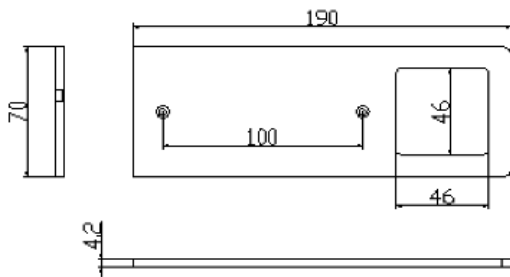

PACKING

Sales Box Size.....	200x80x100 mm
Sales Box Weight	0,95 kg
Outer Box Size	425x220x220 mm
Outer Box Amount.....	10 pcs
Outer Box Weight	G.W.: 10,0 KGS/N.W.: 9,0 KGS

Stella, 5-kit, MultiWhite®

Item no.: 3470202529(alu)

3470202545(black)

DIMENSIONS:

LIGHT DISTRIBUTION CURVE

LOEVSCHALL
THE GOOD LIGHT

Nikkelvej 11
8940 Randers SV
Denmark

loevschall@loevschall.dk
www.loevschall.dk
Tlf: +45 87 11 40 50