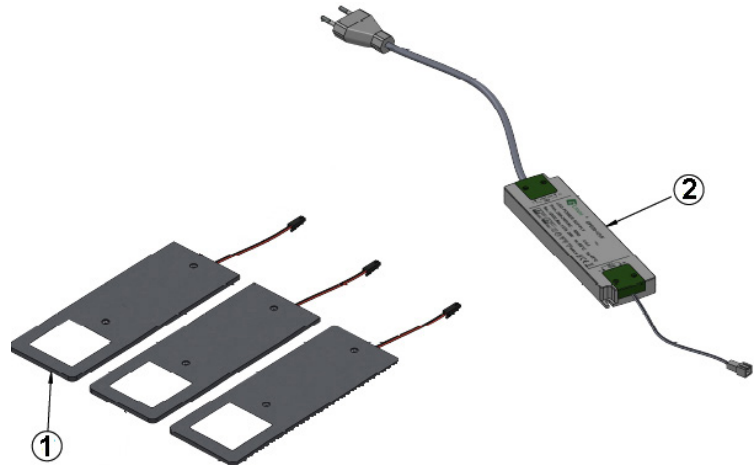

Stella, 3-kit, MultiWhite®

Low energy consumption
Optimal light quality and color

Stella, 3-kit, MultiWhite®

Item no: 3470202516(alu)

3470202532(black)

3-kit, MultiWhite® consists of:

1. Lamps 3 pcs.
2. LED driver 1 pcs.

REMEMBER CONTROLLER

MultiWhite®Controller WIFI (3423100089) or

MultiWhite®Controller Bluetooth(3423100038)

GENERAL FEATURES

| | |
|-----------------------|-------------------|
| Power supply | 12V |
| Light source | LED |
| Wattage lamp..... | 4W |
| Size | 190x70x4,2 mm |
| Wire..... | 2,0 m |
| Max. load driver..... | 15W |
| Packing method..... | Sales box (White) |

MATERIALS

| | |
|--------------------|----------|
| Lamp housing | Aluminum |
| Diffuser | PC |
| Screws..... | Steel |

PACKING

| | |
|------------------------|-----------------------------|
| Sales Box Size..... | 200x80x80 mm |
| Sales Box Weight | 0,64 kg |
| Outer Box Size | 425x180x220 mm |
| Outer Box Amount..... | 10 pcs |
| Outer Box Weight | G.W.: 7,0 KGS/N.W.: 6,2 KGS |

Stella, 3-kit, MultiWhite®

Item no: 3470202516(alu)

3470202532(black)

DIMENSIONS:

LIGHT DISTRIBUTION CURVE:

LOEVSCHALL
THE GOOD LIGHT

Nikkelvej 11
8940 Randers SV
Denmark

loevschall@loevschall.dk
www.loevschall.dk
Tlf: +45 87 11 40 50