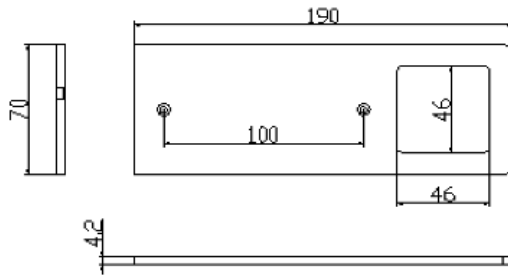

MATERIALS

| | |
|--------------------|----------|
| Lamp housing | Aluminum |
| Diffuser | PC |
| Screws..... | Steel |

PACKING

| | |
|------------------------|-----------------------------|
| Sales Box Size..... | 200x80x80 mm |
| Sales Box Weight | 0,64 kg |
| Outer Box Size | 425x180x220 mm |
| Outer Box Amount..... | 10 pcs |
| Outer Box Weight | G.W.: 7,0 KGS/N.W.: 6,2 KGS |

Stella, 3-kit, MultiWhite®

Item no: 3470202516(alu)

3470202532(black)

DIMENSIONS:

LIGHT DISTRIBUTION CURVE:

LOEVSCHALL
THE GOOD LIGHT

Nikkelvej 11
8940 Randers SV
Denmark

loevschall@loevschall.dk
www.loevschall.dk
Tlf: +45 87 11 40 50