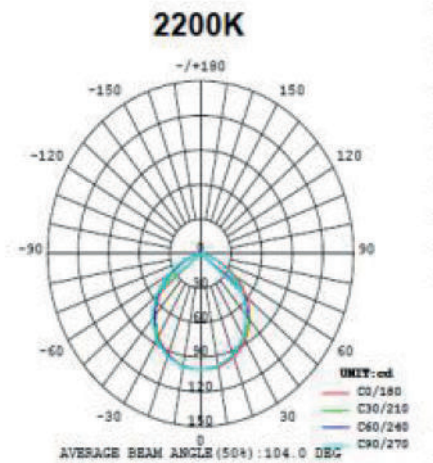

LIGHTING

| | |
|----------------------------------|-------------|
| Beam angle | 100° |
| Colour temperature..... | 2200K-6500K |
| Colour rendering index{Ra} | >90 |
| Lumen | 290lm |

SAFETY

| | |
|------------------------|------|
| IP Class..... | IP20 |
| Protection Class | II |
| Certifications..... | CE |

MATERIALS

| | |
|--------------------|----------|
| Lamp housing | Aluminum |
| Diffuser | PC |
| Screws..... | Steel |

PACKING

| | |
|------------------------|-----------------------------|
| Sales Box Size..... | 200x80x80 mm |
| Sales Box Weight | 0,64 kg |
| Outer Box Size | 425x180x220 mm |
| Outer Box Amount..... | 10 pcs |
| Outer Box Weight | G.W.: 7,0 KGS/N.W.: 6,2 KGS |

Stella, 3-kit, MultiWhite®

Item no: 3470202516(alu)

3470202532(black)

DIMENSIONS:

LIGHT DISTRIBUTION CURVE:

LOEVSCHALL
THE GOOD LIGHT

Nikkelvej 11
8940 Randers SV
Denmark

loevschall@loevschall.dk
www.loevschall.dk
Tlf: +45 87 11 40 50