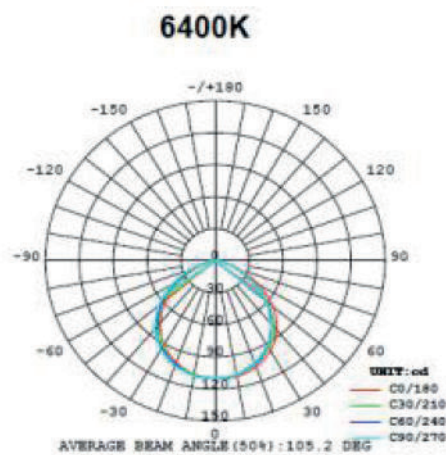

LIGHTING

| | |
|----------------------------------|-------------|
| Beam angle | 100° |
| Colour temperature..... | 2200K-6500K |
| Colour rendering index{Ra} | >90 |
| Lumen | 290lm |

SAFETY

| | |
|------------------------|------|
| IP Class..... | IP20 |
| Protection Class | II |
| Certifications..... | CE |

Stella, 3-kit, MultiWhite®

Item no: 3470202516(alu)

3470202532(black)

DIMENSIONS:

LIGHT DISTRIBUTION CURVE:

LOEVSCHALL
THE GOOD LIGHT

Nikkelvej 11
8940 Randers SV
Denmark

loevschall@loevschall.dk
www.loevschall.dk
Tlf: +45 87 11 40 50