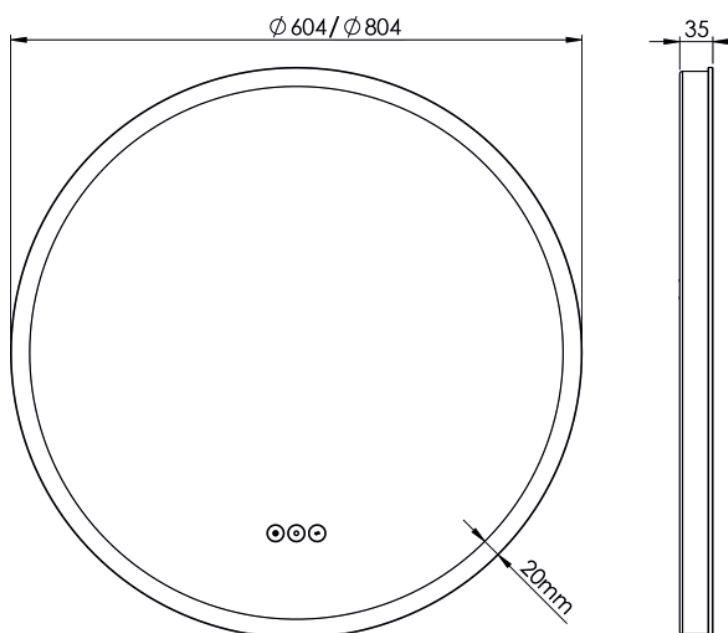

3443455989 (Ø800 mm, 24W)

GENERAL FEATURES

Power supply 230V
Light source LED
Wattage 18W/24W
Size Ø600/Ø800 mm
Depth 35 mm
Colour temperature 2100 to 6400K
Colour rendering index(Ra) >95

TOUCH PANEL

On/Off - Color Change - Dimmer

SAFETY

IP Class IP44
Protection Class II
Approvals CE

PACKING (Ø600 MM)

Box Size 705x105x715 mm
Box Weight G.W.: 6,2 KGS/N.W.: 4,1KGS

PACKING (Ø800 MM)

Box Size 905x105x915 mm
Box Weight G.W.: 9,6 KGS/N.W.: 7,0 KGS