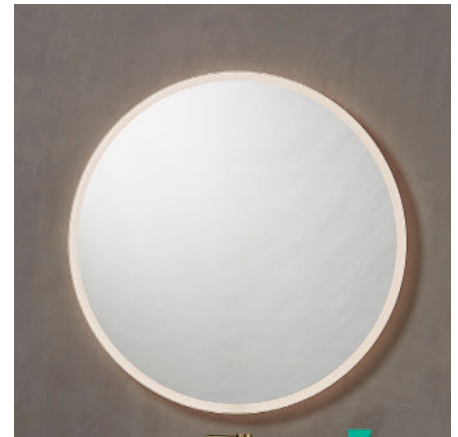

Johannesburg Mirror

Item no. 3443455963 (Ø600 mm, 18W)

3443455989 (Ø800 mm, 24W)

GENERAL FEATURES

Power supply 230V
Light source ..... LED
Wattage 18W/24W
Size ..... Ø600/Ø800 mm
Depth ..... 35 mm
Colour temperature ..... 2100 to 6400K
Colour rendering index(Ra) ..... >95

TOUCH PANEL

On/Off - Color Change - Dimmer

SAFETY

IP Class IP44
Protection Class II
Approvals ..... CE

PACKING (Ø600 MM)

Box Size ..... 705x105x715 mm
Box Weight ..... G.W.: 6,2 KGS/N.W.: 4,1KGS

PACKING (Ø800 MM)

Box Size ..... 905x105x915 mm
Box Weight ..... G.W.: 9,6 KGS/N.W.: 7,0 KGS

LOEVSCHELL
THE GOOD LIGHT

Nikkelvej 11
8940 Randers SV
Denmark

loevschall@loevschall.dk
www.loevschall.dk
Tlf: +45 87 11 40 50