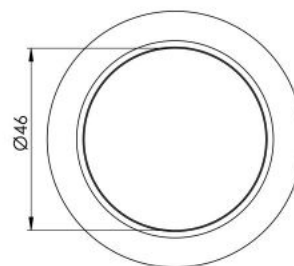

PACE SPOT SINGLEWHITE 12V BLACK

3470202859 · PACE

PRODUCT HIGHLIGHTS

- Slim design in stainless steel
- Emits a soft and natural SingleWhite light
- No visible LEDs
- High light output, low wattage consumption
- High CRI value of over 90

SPECIFICATIONS

Wattage (total)	2.4
Volt (Vdc)	12
IP-class	IP20/IP44
Lumen (light source)	285
LED colour temperature (Kelvin)	3000
Energy class (light source)	E
Built-in dimmer function	No
Optical Sensor	No

SAFETY

CE approved	Yes
UKCA approved	Yes

MATERIAL

Color	Black
Surface	Painted