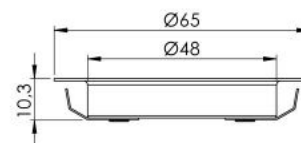

PACE SPOT SINGLEWHITE 12V BLACK

3470202859 · PACE

PRODUCT HIGHLIGHTS

- Slim design in stainless steel
- Emits a soft and natural SingleWhite light
- No visible LEDs
- High light output, low wattage consumption
- High CRI value of over 90

SPECIFICATIONS

Wattage (total)	2.4
Volt (Vdc)	12
IP-class	IP20/IP44
Lumen (light source)	285
LED colour temperature (Kelvin)	3000
Energy class (light source)	E
Built-in dimmer function	No
Optical Sensor	No

SAFETY

CE approved	Yes
UKCA approved	Yes

MATERIAL

Color	Black
Surface	Painted